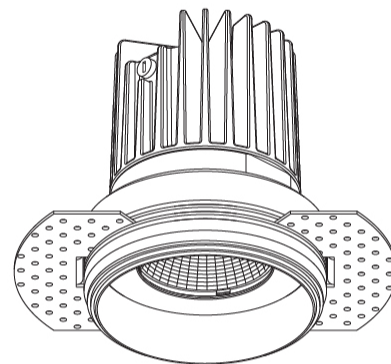

PHYSICAL

Shape: Round
Diameter (mm): 65
Diameter (in): 2 ⁹/₁₆
Height (mm): 90
Height (in): 3 ⁹/₁₆
Ceiling Thickness (mm): 10 / 12.5 / 15
Ceiling Thickness (in): 3/8 or 1/2 or 9/16
Min. Recessing Depth (mm): 110
Min. Recessing Depth (in): 4 ¹⁵/₁₆
Light Distribution: Downlight
Weight (kg): 0.312
Weight (lbs): 0.687
Fixture Finish: SSR / BKV / CWI / CRY / HAB / UFT / ITA / RUA / FTG / MYG / LOD / PUS / FRO / FUP / KIA / POP / BLS / SPG / MEY / GOH / GUM / CHC / COM / ABZ / JAG / OBR / MOS / ROR
Fixture Material: Aluminum Die Cast
Cut-out Measurements: 79mm / 3 1/8"

ELECTRICAL

Lamp Type: LED (Zhaga Standard)
Input Wattage (W): 15.5
Total Output Wattage (W): 14
Dimming: Tri-Mode (Non-Dimming and Phase Dimming (120Vac only) and 0-10V Dimming)
Driver Included: No
Driver Location: Recessed Housing
Driver Type: Constant Current - Universal
Driver Class: Class 2
Input Voltage (V): 120 - 277
Constant Current (MA): 500

LED

Color Temperature (°K): 2700 / 3000 / 3500 / 4000
Max. Delivered Lumen (lm): 930 / 960 / 1009 / 1030
Nominal Lumen (lm): 1386 / 1438 / 1511 / 1542
CRI: >90 CRI
Lamp Life (hrs): 50000
Upon Request: Special Color Temperature RGB-W Tunable White Special LED

OPTICAL

Reflector: 20 / 40 / 60
Adjustability: Fixed

RATINGS AND CERTIFICATIONS

Certified By: Certified for North American Standards
IP rating: IP44
Upon Request: Special Beam Angles

90mm 3 ⁹/₁₆"

Ø 65mm 2 ⁹/₁₆"

Ø 115mm 4 ¹/₂"

110mm
4 ³/₁₆"

79mm
3 ¹/₈"

10 | 12 1/2 | 15
3/16" | 1/2" | 9/16"