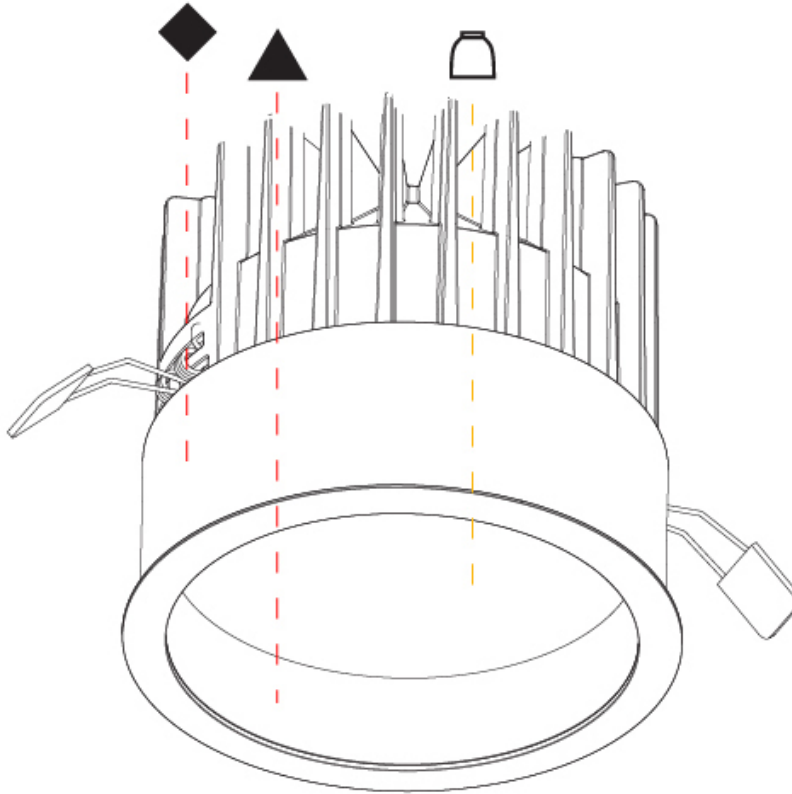

OIKO COMFORT RECESSED

A35722-

PROJECT _____

TYPE _____

SPECIFIER _____

QUANTITY _____

DATE _____

A